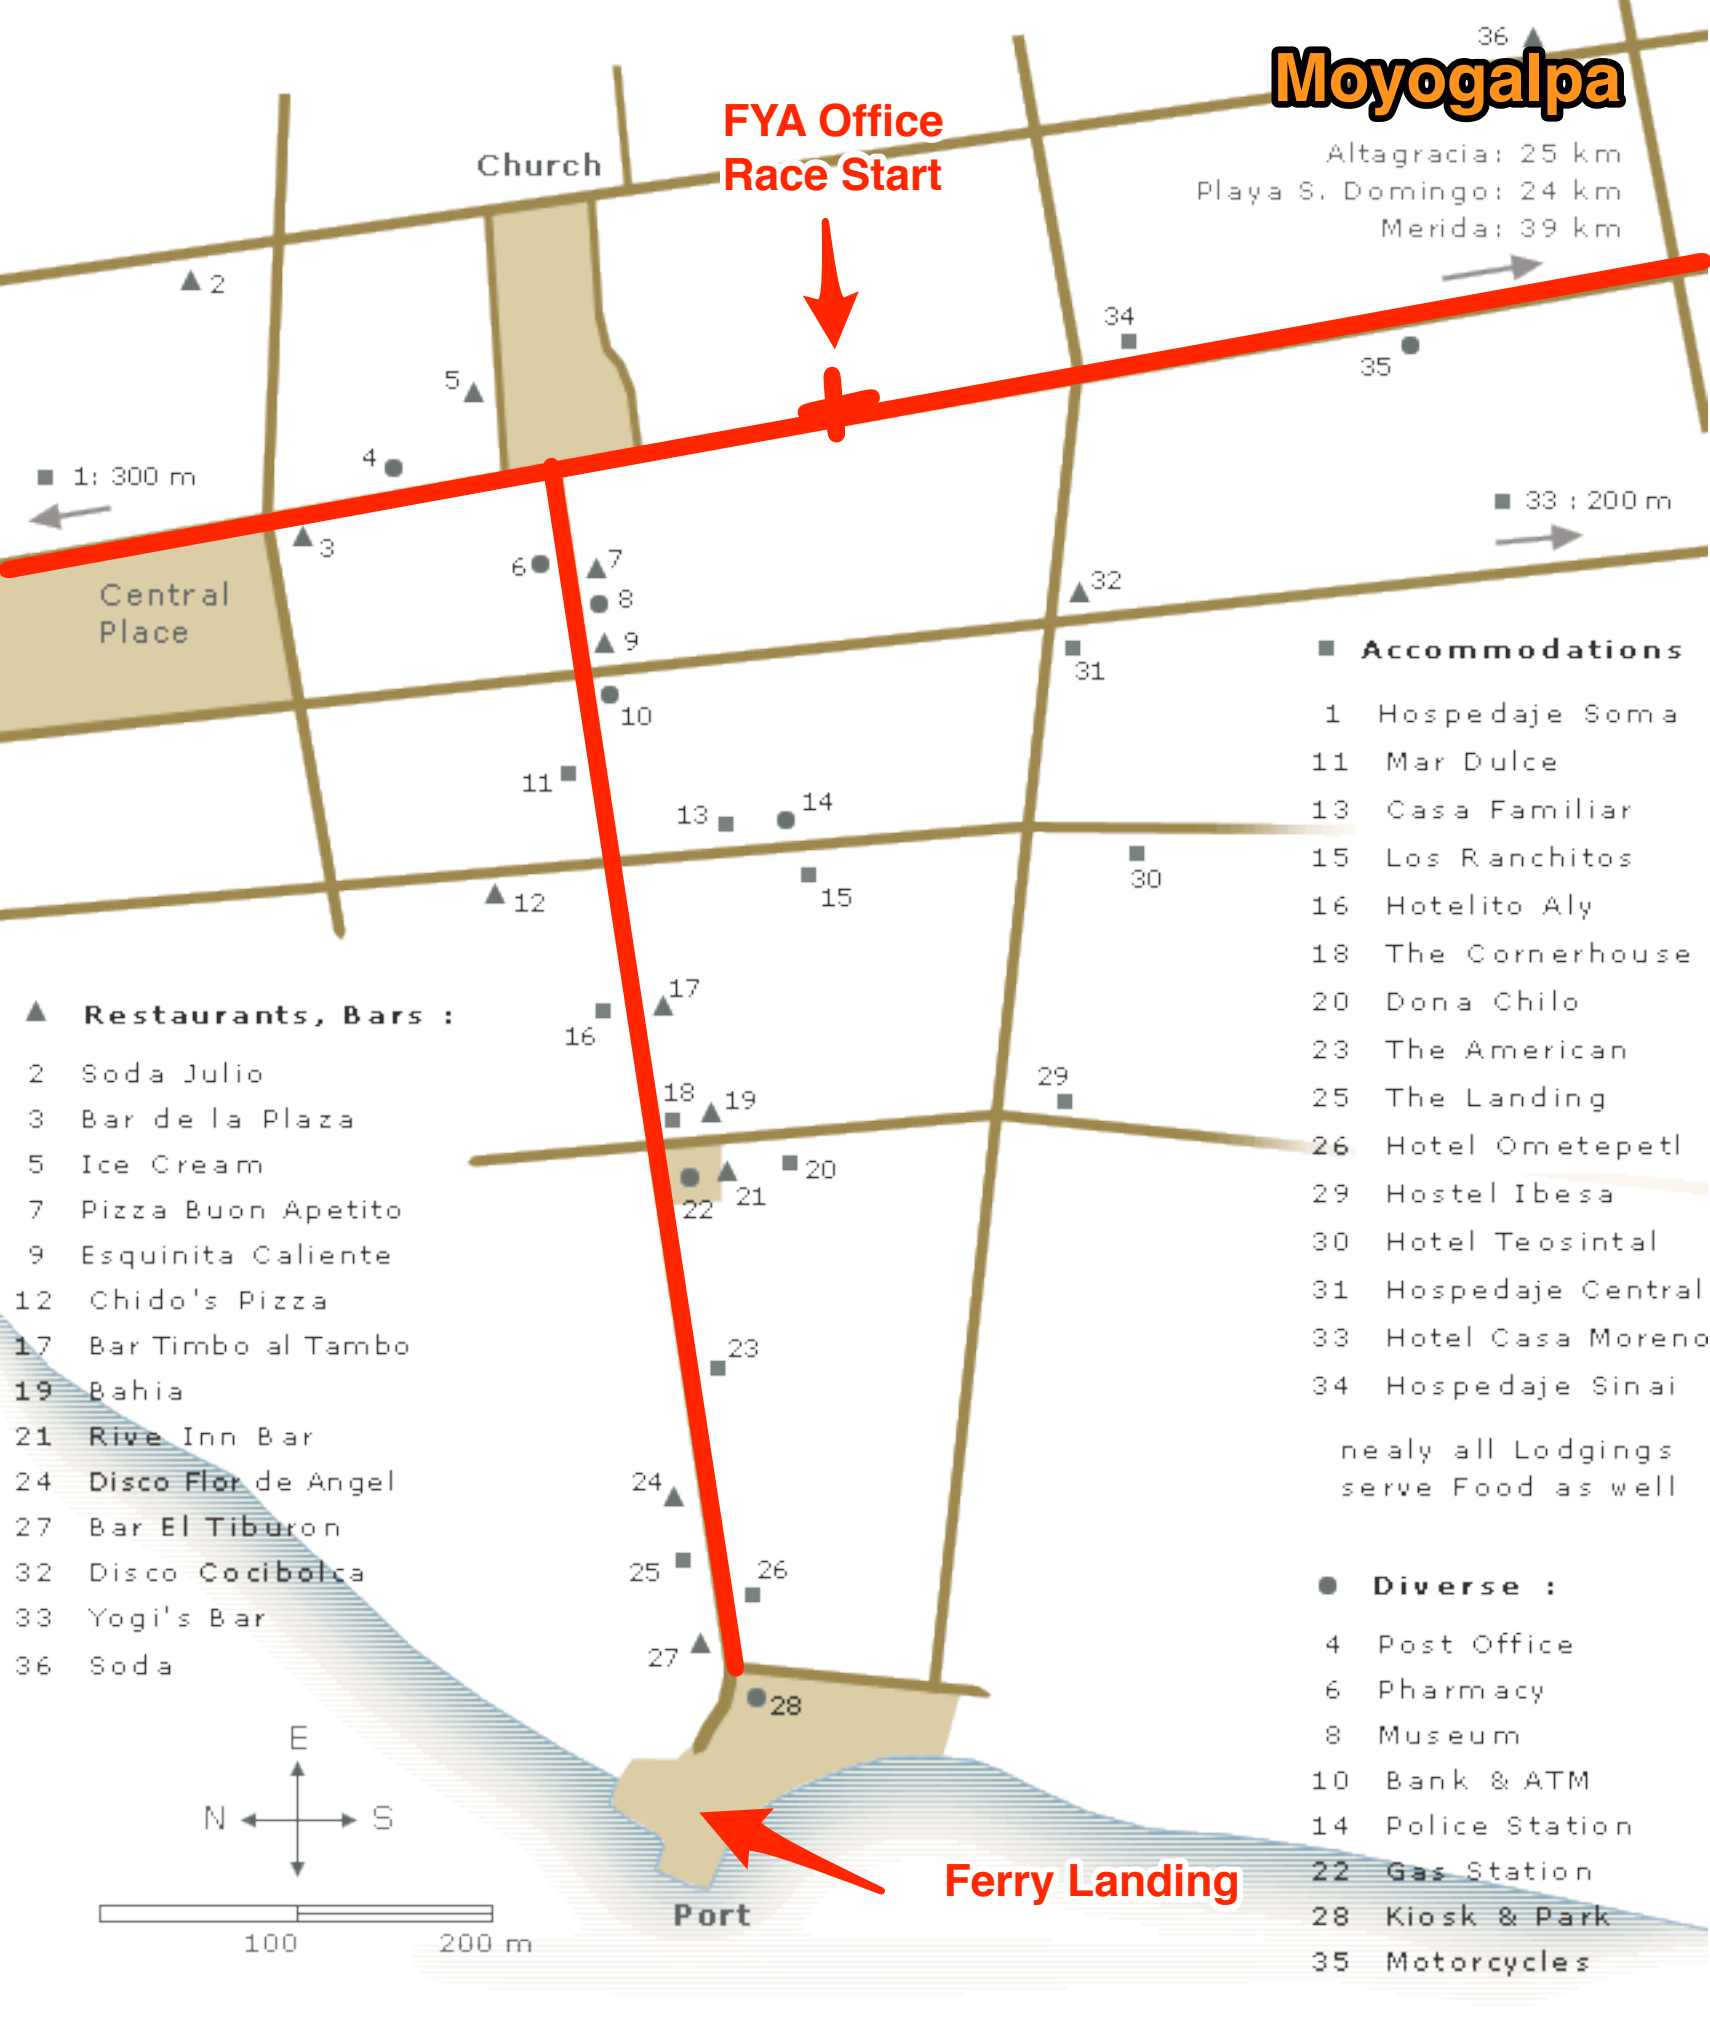

# Moyogalpa

Altagracia: 25 km  
 Playa S. Domingo: 24 km  
 Merida: 39 km

**FYA Office  
 Race Start**

1: 300 m  
 33: 200 m

**▲ Restaurants, Bars :**

- 2 Soda Julio
- 3 Bar de la Plaza
- 5 Ice Cream
- 7 Pizza Buon Apetito
- 9 Esquinita Caliente
- 12 Chido's Pizza
- 17 Bar Timbo al Tambo
- 19 Bahia
- 21 Rive Inn Bar
- 24 Disco Flor de Angel
- 27 Bar El Tiburon
- 32 Disco Cocibolca
- 33 Yogi's Bar
- 36 Soda

**■ Accommodations**

- 1 Hospedaje Soma
- 11 Mar Dulce
- 13 Casa Familiar
- 15 Los Ranchitos
- 16 Hotelito Aly
- 18 The Cornerhouse
- 20 Dona Chilo
- 23 The American
- 25 The Landing
- 26 Hotel Ometepetl
- 29 Hostel Ibesa
- 30 Hotel Teosintal
- 31 Hospedaje Central
- 33 Hotel Casa Moreno
- 34 Hospedaje Sinai

nealy all Lodgings  
 serve Food as well

**● Diverse :**

- 4 Post Office
- 6 Pharmacy
- 8 Museum
- 10 Bank & ATM
- 14 Police Station
- 22 Gas Station
- 28 Kiosk & Park
- 35 Motorcycles

**Ferry Landing**

**Port**